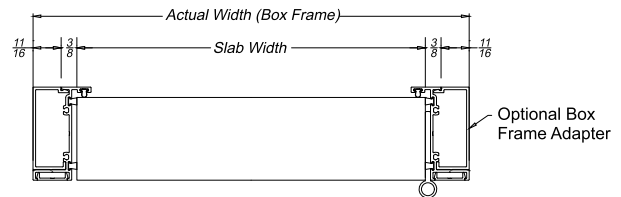

**Note:** Options not listed cannot be incorporated into your quote or order

Example:	Example:	Example:
CD90	CD90	CD90
Single X	Single X	Double XX
Z-Bar	Equal leg/Box	Z-Bar
Vertical four track	Fixed lite	Vertical four track
3068	2880	86 3/4" x 79 3/4"
White	Pebble khaki	Beige
Out-swing	In-swing	Out-swing
Med bumper	Low saddle	High bumper
Hinge right	Hinge right	Active left / Inactive right
n/a	14 1/4" from bottom of opening to top of kickplate	32" from bottom of opening to top of kickplate
Clear vinyl	1814 charcoal screen	Smoke gray vinyl
Knob & deadbolt	Bore for knob only	Both panels knob & deadbolt
Satin silver	No hardware	Satin silver
BetterVue screen	n/a	1814 charcoal screen

**Additional order and product information:**

1. **Actual size measurement is preferred:** Actual Z-Bar or Box/Equal Leg frame width and height or nominal size code.

2. To ensure exceptional product performance and functionality, spreader bars are required on actual unit widths that exceed 30" wide.

- 22" x 48"
- 23 3/8" x 48 11/16"
- 48" x 48"
- 49 3/8" x 48 11/16"

**Maximum Actual Size :**

- 44" x 96"
- 45 3/8" x 96 11/16"
- 88" x 96"
- 89 3/8" x 96 11/16"

4. Finished opening sizes:

Z-BAR FRAME			
Size Code	Actual Door Width x Height	Finished Opening Width x Height	
2668	30 x 80	30 1/4	x 80 1/4
2868	32 x 80	32 1/4	x 80 1/4
3068	36 x 80	36 1/4	x 80 1/4
3868	44 x 80	44 1/4	x 80 1/4
6068	72 x 80	72 1/4	x 80 1/4
7468	88 x 80	88 1/4	x 80 1/4
2680	30 x 96	30 1/4	x 96 1/4
2880	32 x 96	32 1/4	x 96 1/4
3080	36 x 96	36 1/4	x 96 1/4
3880	44 x 96	44 1/4	x 96 1/4
6080	72 x 96	72 1/4	x 96 1/4
7480	88 x 96	88 1/4	x 96 1/4