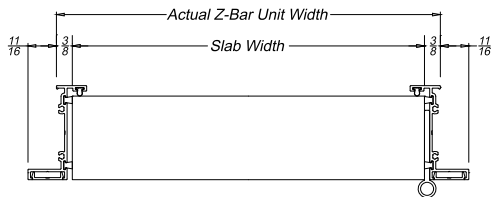

**Note:** Options not listed cannot be incorporated into your quote or order

Example:	Example:	Example:
CD90	CD90	CD90
Single X	Single X	Double XX
Z-Bar	Equal leg/Box	Z-Bar
Vertical four track	Fixed lite	Vertical four track
3068	2880	86 3/4" x 79 3/4"
White	Pebble khaki	Beige
Out-swing	In-swing	Out-swing
Med bumper	Low saddle	High bumper
Hinge right	Hinge right	Active left / Inactive right
n/a	14 1/4" from bottom of opening to top of kickplate	32" from bottom of opening to top of kickplate
Clear vinyl	1814 charcoal screen	Smoke gray vinyl
Knob & deadbolt	Bore for knob only	Both panels knob & deadbolt
Satin silver	No hardware	Satin silver
BetterVue screen	n/a	1814 charcoal screen

**Additional order and product information:**

1. **Actual size measurement is preferred:** Actual Z-Bar or Box/Equal Leg frame width and height or nominal size code.

2. To ensure exceptional product performance and functionality, spreader bars are required on actual unit widths that exceed 30" wide.

- 22" x 48"
- 23 3/8" x 48 11/16"
- 48" x 48"
- 49 3/8" x 48 11/16"

**Maximum Actual Size :**

- 44" x 96"
- 45 3/8" x 96 11/16"
- 88" x 96"
- 89 3/8" x 96 11/16"

4. Finished opening sizes:

Z-BAR FRAME			
Size Code	Actual Door Width x Height	Finished Opening Width x Height	
2668	30 x 80	30 1/4	x 80 1/4
2868	32 x 80	32 1/4	x 80 1/4
3068	36 x 80	36 1/4	x 80 1/4
3868	44 x 80	44 1/4	x 80 1/4
6068	72 x 80	72 1/4	x 80 1/4
7468	88 x 80	88 1/4	x 80 1/4
2680	30 x 96	30 1/4	x 96 1/4
2880	32 x 96	32 1/4	x 96 1/4
3080	36 x 96	36 1/4	x 96 1/4
3880	44 x 96	44 1/4	x 96 1/4
6080	72 x 96	72 1/4	x 96 1/4
7480	88 x 96	88 1/4	x 96 1/4